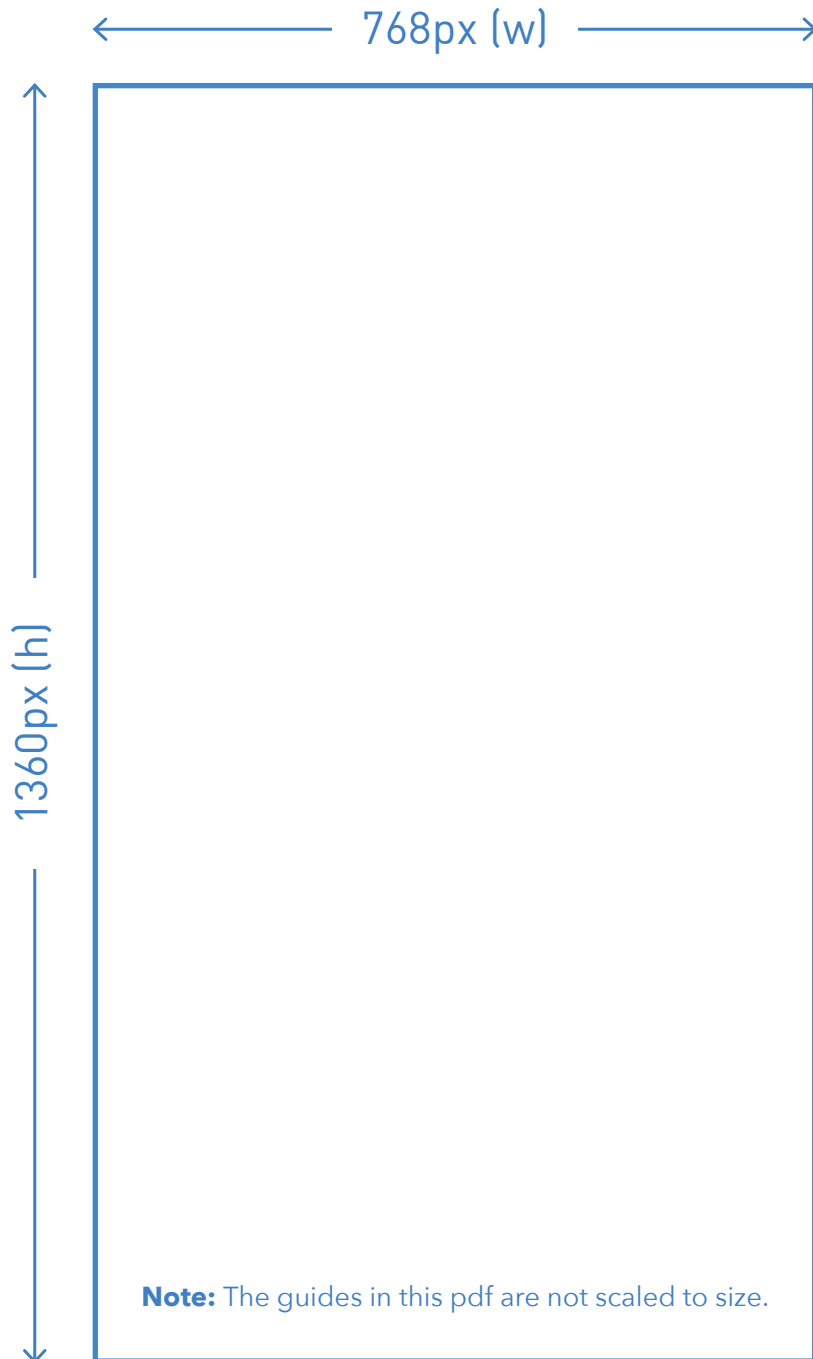

Create your artwork using:

Any problems? please email support@bubbleoutdoor.com

The final JPEG can be uploaded direct to your account at bubbleoutdoor.com

REMEMBER: Artwork deadline 5 full working days prior to start date